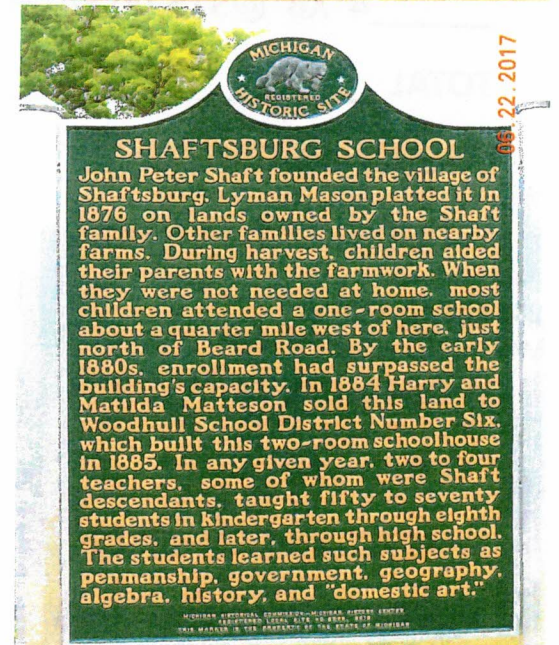

Complete Form on Reverse Side